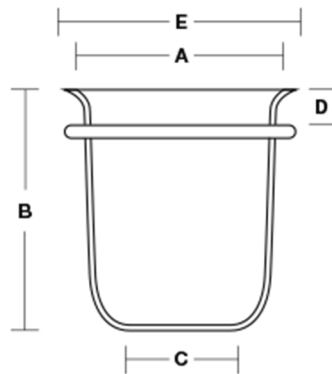

Crucible

Code	A	B	C	E	Estimated Weight (g)
EC2	32.5mm	37mm	20mm	37.5mm	40
EC3	32.5mm	37mm	20mm	37.5mm	40

Casting Dish

Code	A	B	C	Estimated Weight (g)
EM3	31.5-32.5mm	3.5mm	50mm	40-80
EM11	39.5-40.5mm	3.5mm	56mm	60-100