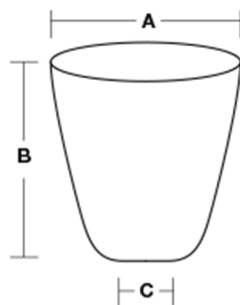

Crucible

Code	A	B	C	Estimated Weight (g)
BC4	33mm	34mm	18mm	35
BC2	34.5mm	36mm	26mm	30
BC3	40mm	39mm	26mm	35

Mould

Code	A	B	C	Estimated Weight (g)
BM1	32/34mm	3mm	49mm	60-100
BM2	38/40mm	3mm	54mm	60-100
BM3	39/41mm	3mm	54mm	60-100