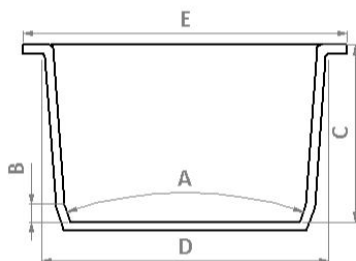

Crucible

Code	A	B	C	Estimated Weight (g)
BC4	33mm	34mm	18mm	35
BC2	34.5mm	36mm	26mm	30
BC3	40mm	39mm	26mm	35

Mould

Code	A	B	C	Estimated Weight (g)
BM1	32/34mm	3mm	49mm	60-100
BM2	38/40mm	3mm	54mm	60-100
BM3	39/41mm	3mm	54mm	60-100

Mouldable

Code	A	B	C	D	E	Estimated Weight (g)
BM8	32/34mm	3mm	30mm	44mm	49/52mm	100
BM7	32/34mm	6mm	30mm	40mm	49mm	100
BM5	39/41mm	3.5mm	30mm	45mm	55mm	150
BM6	40/42mm	3mm	30mm	45mm	55mm	150