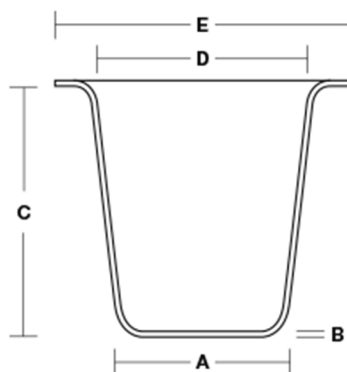

Crucible

Code	A	B	C	Estimated Weight (g)
BC4	33mm	34mm	18mm	35
BC2	34.5mm	36mm	26mm	30
BC3	40mm	39mm	26mm	35

Mould

Code	A	B	C	Estimated Weight (g)
BM1	32/34mm	3mm	49mm	60-100
BM2	38/40mm	3mm	54mm	60-100
BM3	39/41mm	3mm	54mm	60-100

Mouldable

Code	A	B	C	D	E	Estimated Weight (g)
BM8	32/34mm	3mm	30mm	44mm	49/52mm	100
BM7	32/34mm	6mm	30mm	40mm	49mm	100
BM5	39/41mm	3.5mm	30mm	45mm	55mm	150
BM6	40/42mm	3mm	30mm	45mm	55mm	150