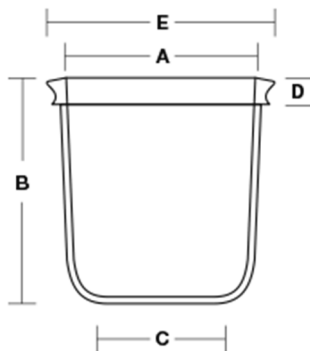

Rolled Lip Crucible

Code	A	B	C	D	E	Estimated Weight (g)
SC4	33mm	38mm	21mm	7mm	39mm	40