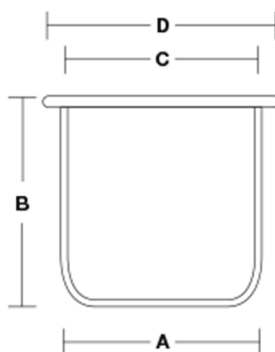

## Crucible

Code	A	B	C	D	Estimated Weight (g)
PC1	41mm	40mm	41mm	49mm	116
PC2	41mm	40mm	41mm	49mm	80
PC3	44mm	40mm	44mm	52mm	90
PC4	38mm	40mm	42mm	50mm	75
PC5	28mm	40mm	38mm	50mm	70
PC6	28mm	40mm	40mm	50mm	75
PC7	22mm	46mm	34mm	54mm	80
PC9	41mm	40mm	42mm	50mm	90