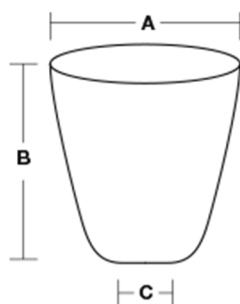

## Modutemp Crucible

Code	A	B	C	Estimated Weight (g)
TC1	36mm	35mm	18mm	30
TC2	36mm	40mm	18mm	30