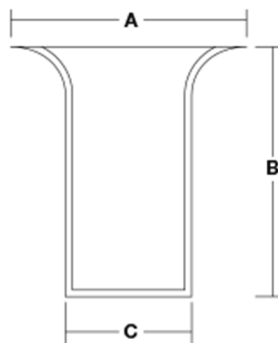

Crucible

Code	A	B	C	Estimated Weight (g)
MC1	41mm	49.5mm	20mm	38
MC2	35mm	48mm	20mm	35