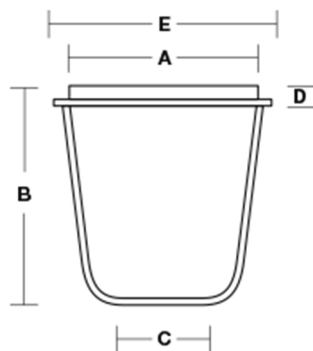

## Crucible

Code	A	B	C	D	E	Estimated Weight (g)
LC1	37mm	35mm	20mm	5mm	44mm	45
LC2	35mm	38mm	21mm	5mm	44mm	45
LC3	37mm	35mm	30mm	5mm	44mm	45