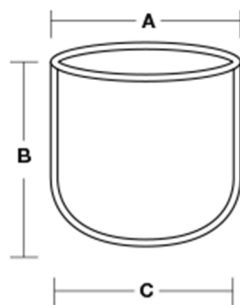

Crucible

Code	A	B	C	Estimated Weight (g)
KC1	40mm	32mm	28mm	26 or 30