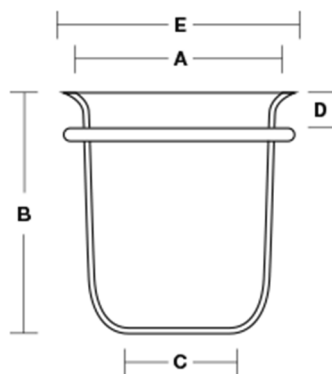

Crucible

| Code | A | B | C | E | Estimated Weight (g) |
|------|--------|------|------|--------|----------------------|
| EC2 | 32.5mm | 37mm | 20mm | 37.5mm | 40 |
| EC3 | 32.5mm | 37mm | 20mm | 37.5mm | 40 |