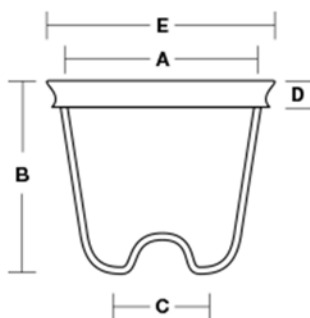

Dimple Crucible

Code	A	B	C	D	E	Estimated Weight (g)
CC1	37mm	32mm	20mm	5mm	43mm	26
CC2	37mm	32mm	20mm	5mm	43mm	30