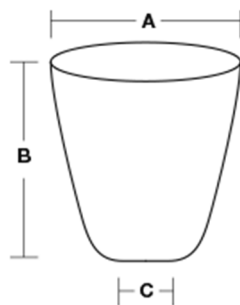

Crucible

Code	A	B	C	Estimated Weight (g)
BC4	33mm	34mm	18mm	35
BC2	34.5mm	36mm	26mm	30
BC3	40mm	39mm	26mm	35