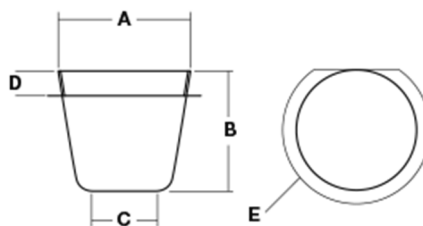

xrFuse Crucible

Code	A	B	C	D	E	Estimated Weight (g)
DC1	36mm	38mm	19mm	6mm	44mm	30
DC2	36mm	38mm	19mm	6mm	44mm	30