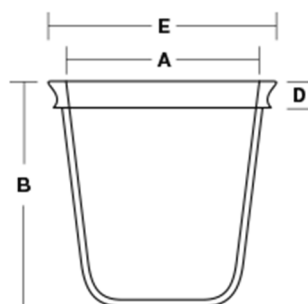

## Phoenix Rolled Lip Crucible

Code	A	B	C	D	E	Estimated Weight (g)
AC4	33mm	38mm	21mm	7mm	39mm	40
AC5	33mm	30mm	20mm	7mm	38mm	30
AC6	40mm	35mm	22mm	4mm	50mm	36
AC7	33mm	41mm	21mm	9mm	39mm	40