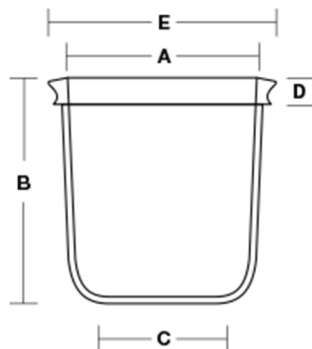

Fluxana Rolled Lip Crucible

Code	A	B	C	D	E	Estimated Weight (g)
SC4	33mm	38mm	21mm	7mm	39mm	40