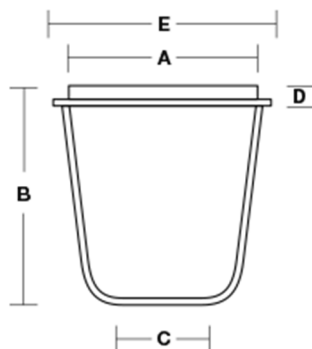

## Flat Base Crucible

Code	A	B	C	D	E	Estimated Weight (g)
CC3	35mm	35mm	17mm	3.5mm	40mm	21
CC4	35mm	35mm	21mm	3.5mm	44mm	26
CC8	35mm	35mm	21mm	3mm	43mm	60
CC5-N	37mm	32mm	26mm		43mm	30
CC5WB	37mm	32mm	25mm		43mm	30