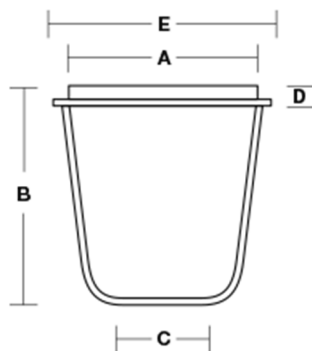

Flat Base Side Dimple Crucible

Code	A	B	C	D	E	Estimated Weight (g)
CC5	37mm	32mm	26mm	5mm	43mm	30